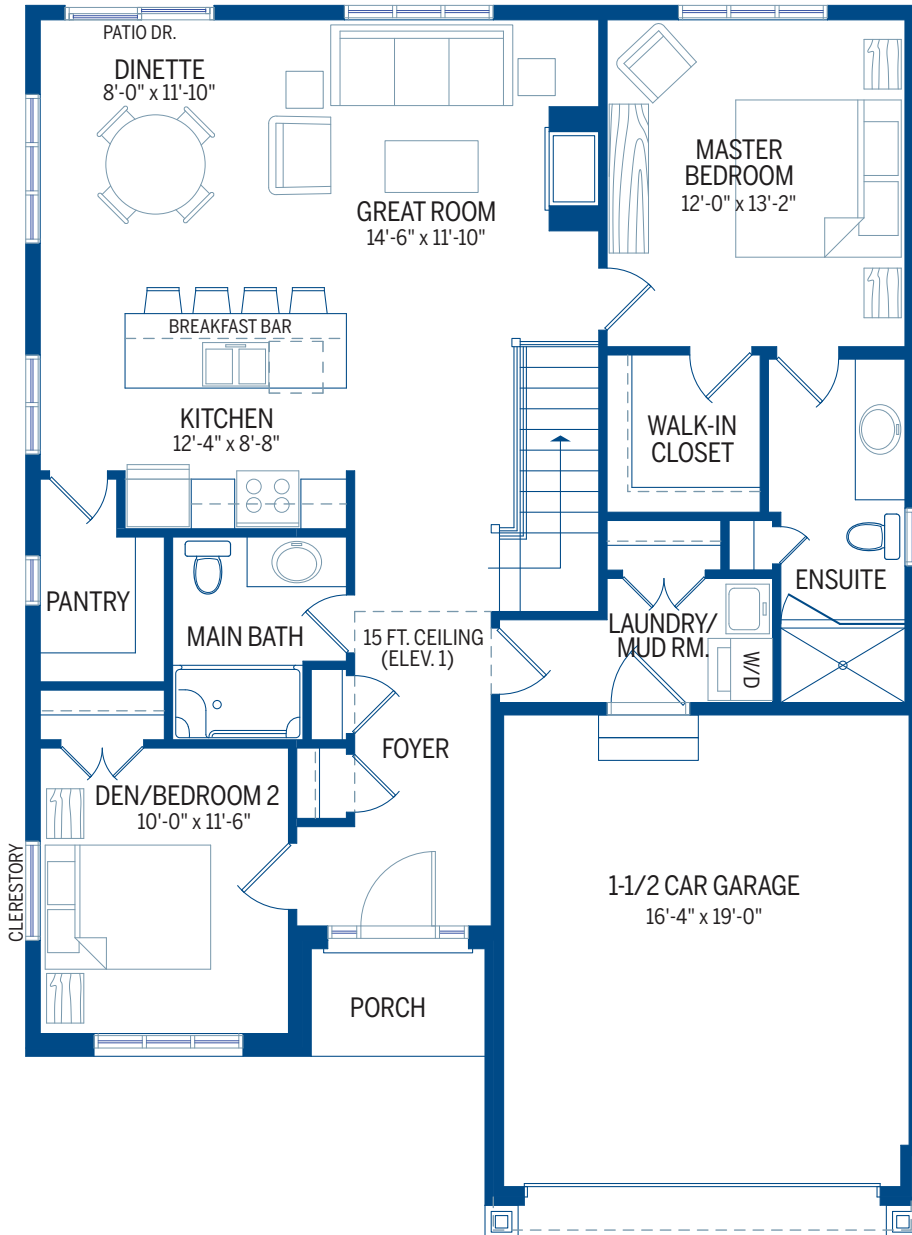

1260 sq.ft.

Main Floor Plan

Optional Lower Level Plan 925 sq.ft.