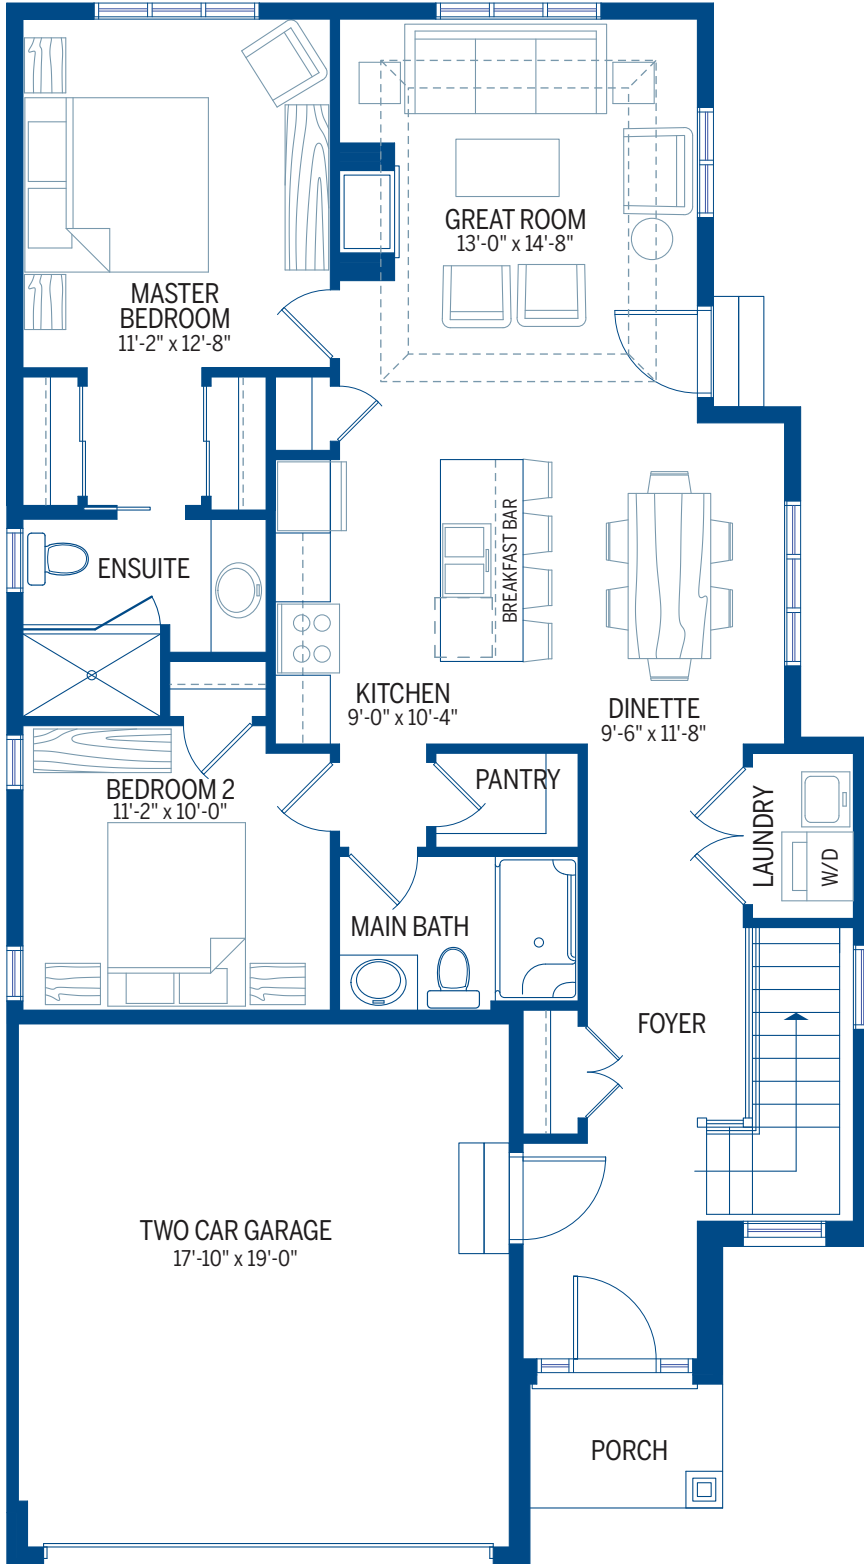

1193 sq.ft.

Main Floor Plan

Optional Lower Level Plan 873 sq.ft.